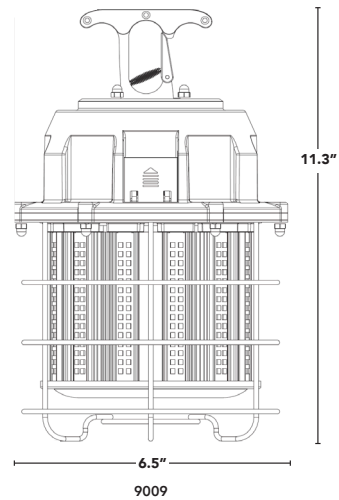

## ECONOMY WORK LIGHTS

← portable handle

-> Available in 100W replacing up to 400W HID.

-> Daisy-chain up to 6 lights together.

-> 6kA surge protection.

-> Tough stainless steel cage.

← expansion outlet

-> 10-ft. integrated power cord.

DAISY-CHAIN

EFFICACY

INGRESS PROTECTION

CRI

OPERATING TEMP

50,000hrs RATED LIFE

SURGE PROTECTION

PART #	UPC	REPLACES	WATTAGE	LUMENS	COLOR (K)	BASE
LED-9009-100-5C	844006033491	400W HID	100W	12000	5000K	CLEAR